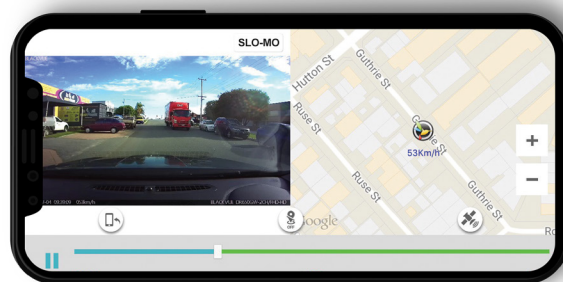

[#]Parking Mode also includes a safety cut-off feature to ensure your vehicle's battery does not go flat and will shut down the camera if it detects it's getting low. Some vehicles may also require the optional Battery Backup System to enhance the stand-by time in Parking Mode.