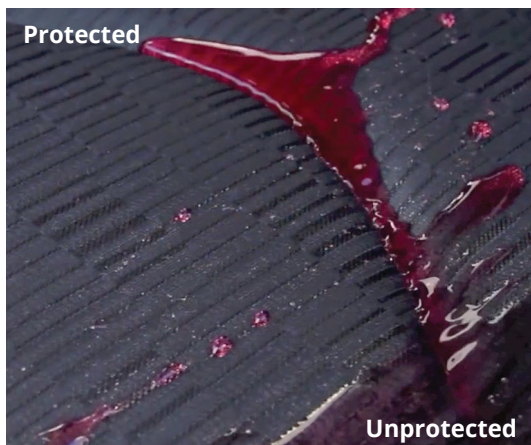

Classic Protection Pack

For those who want to maximise re-sale.

HYDRO ACTIV

Exterior Surface Coating

A high performing formula combining Silicon Carbide (SiC) and Silicon Dioxide (SiO₂), delivering extreme durability, hardness and a permanent super gloss finish.

- **Mirror-finish super gloss:** The Silicon Carbide (SiC) base gives the highest gloss and its hydrophobic properties helps repel anything that gets thrown at it.
- **Durability tested to last a lifetime*:** As the most durable protective product on the market, HYDRO is 4 times harder than quartz based protectors.
- **Proven and globally certified:** Tested, proven and globally certified to the stringent standards set out for Boeing compatible products.