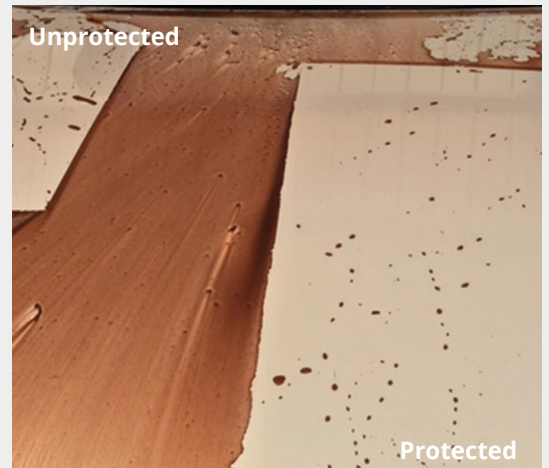

Classic Protection Pack

For those who want to maximise re-sale.

HYDRO ACTIV

Exterior Surface Coating

A high performing formula combining Silicon Carbide (SiC) and Silicon Dioxide (SiO₂), delivering extreme durability, hardness and a permanent super gloss finish.

- **Mirror-finish super gloss:** The Silicon Carbide (SiC) base gives the highest gloss and its hydrophobic properties helps repel anything that gets thrown at it.
- **Durability tested to last a lifetime*:** As the most durable protective product on the market, HYDRO is 4 times harder than quartz based protectors.
- **Proven and globally certified:** Tested, proven and globally certified to the stringent standards set out for Boeing compatible products.