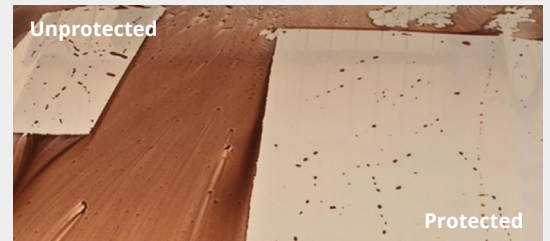

Premium Protection Pack

For those who want all-round protection and added safety for every journey.

HYDRO ACTIV

Exterior Surface Coating

The high performing exterior coating formula offers extreme durability, hardness and a permanent super gloss finish of your paintwork. As the most durable protective product on the market, it's 4 times harder than quartz based protectors and its hydrophobic properties helps repel anything that gets thrown at it.

Interior Surface Coatings

The range of interior surface coatings create a barrier against UV damage and staining, meaning that all fabric, carpet, vinyl and leather surfaces are treated to protect against discolouration as well as spills and stains.

HYDRO ACTIV is a once-off application for a lifetime* of protection, designed to preserve and protect the paintwork and interior of your new vehicle.

Darkest Legal Window Film

As well as a stylish look, enjoy protection against up to 99% of damaging UV rays and rejection of as much as 60% of uncomfortable solar heat.

This darkest legal film also delivers outstanding glare reduction and ultimate privacy. In addition, this film offers the added safety feature of holding glass together in the event of an accident. Plus it comes with a lifetime warranty* for added peace of mind.

Driver Safety Kit

The perfect solution to help keep you and your passengers safe when you're on the road. The Driver Safety Kit contains all the items you will require to assist with any unforeseen events during your travels. Housed in a heavy duty carry bag, this kit includes:

1. First Aid Kit
2. Fire Extinguisher
3. Car Power Bank and Charger
4. Roadside Electronic Flare Kit
5. Hi-Vis Vest
6. Cotton Gloves
7. Poncho
8. Microfibre Cloth